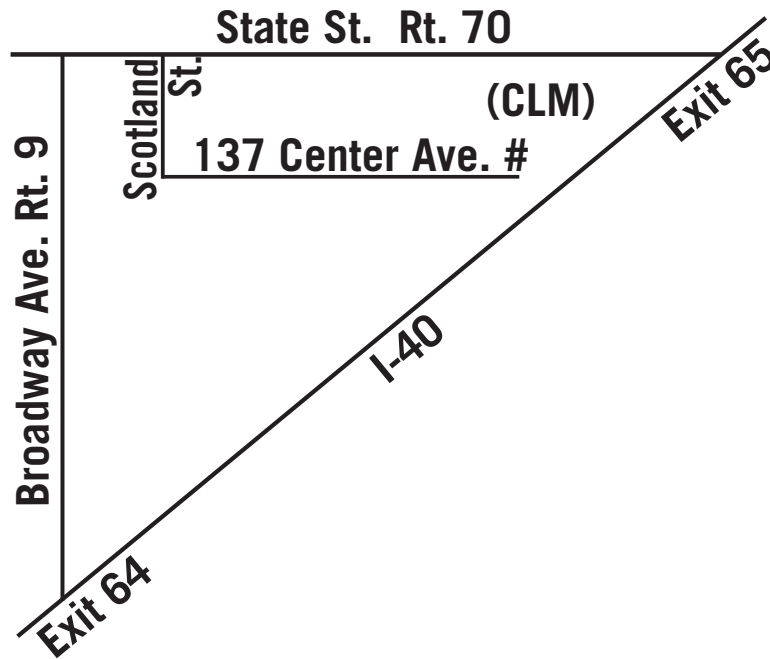

Common Light • 137 Center Ave. • Black Mountain, NC

**Driving East on I-40:** EXIT #64 to Black Mountain, take RT 9 (Broadway Ave) NORTH across railroad tracks into Black Mountain, turn RIGHT onto State Street (Rt 70) travel 4 blocks, turn RIGHT onto Scotland Street (across from Primary School, Morning Glory Cafe) go 1 block to deadend, turn LEFT onto Center Avenue, Common Light Meetingplace is 40 yards at 137 Center Ave on LEFT (gray clapboard building with parking lot on near side, can park as well at Montessori School on right).

**Driving West on I-40:** EXIT #65 at Black Mountain straight on Rt 70 (State St) into Black Mountain, turn LEFT onto Scotland Street (across from Primary School, at Morning Glory Cafe) continue with directions above from Scotland St.